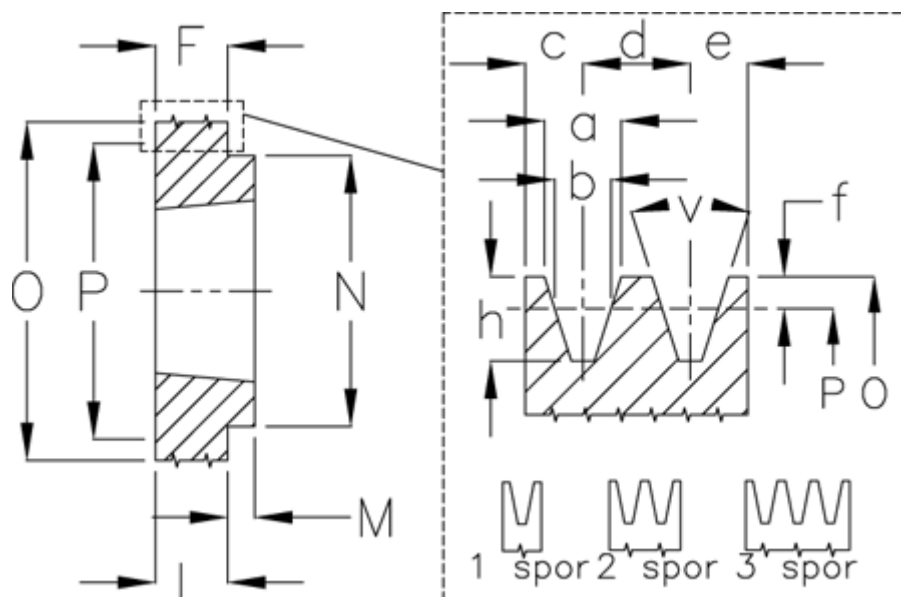

Article number: 604110015001

Description: V-belt pulley SPA 150/1 TL1610

Measures

a	= 12.7	For bush	= 1610	P	= 150
b	= 11.0	h	= 13.8	Type	= SPA
Bush ζ max	= 42	J	= -	v	= 38 grader
c	= 10.0	L	= 25		
d	= 15.0	m	= 5		
e	= 10.0	N	= 92		
f	= 2.8	Number of ribs	= 1		
F	= 20	O	= 155.5		